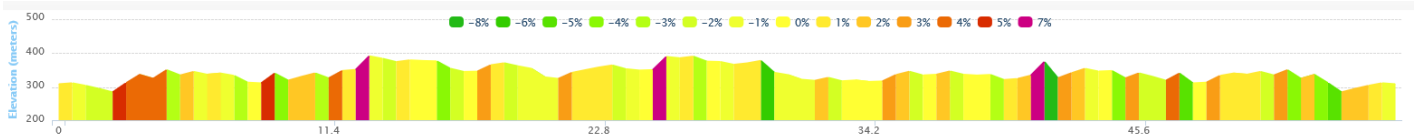

SPIN THE LAKES CYCLE TOUR 2019

57KM ROUTE

Elevation Gain: 661m
Elevation Max: 401m

DIRECTIONS

0.00 km

Head northwest on Ski Club Rd toward Deerhurst Dr

0.06 km

Ski Club Rd turns slightly left and becomes Deerhurst Dr

0.95 km

Turn right to stay on Deerhurst Dr

2.03 km

Turn left onto Canal Rd/Muskoka District Road 23

2.85 km

Turn left to stay on Canal Rd/Muskoka District Road 23 (signs for Regional Road 23)

2.85 km

Head east on Canal Rd/Muskoka District Road 23 toward Put in Bay Rd Continue to follow Muskoka District Road 23 Destination will be on the left