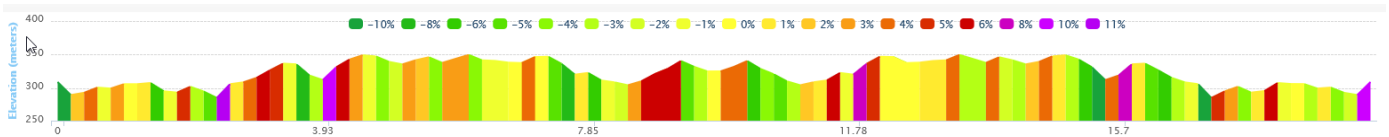

SPIN THE LAKES CYCLE TOUR 2019

20KM ROUTE

Elevation Gain: 262m
Elevation Max: 365m

DIRECTIONS

0.00 km

Head west on Ski Club Rd toward Deerhurst Dr

0.05 km

Ski Club Rd turns slightly left and becomes Deerhurst Dr