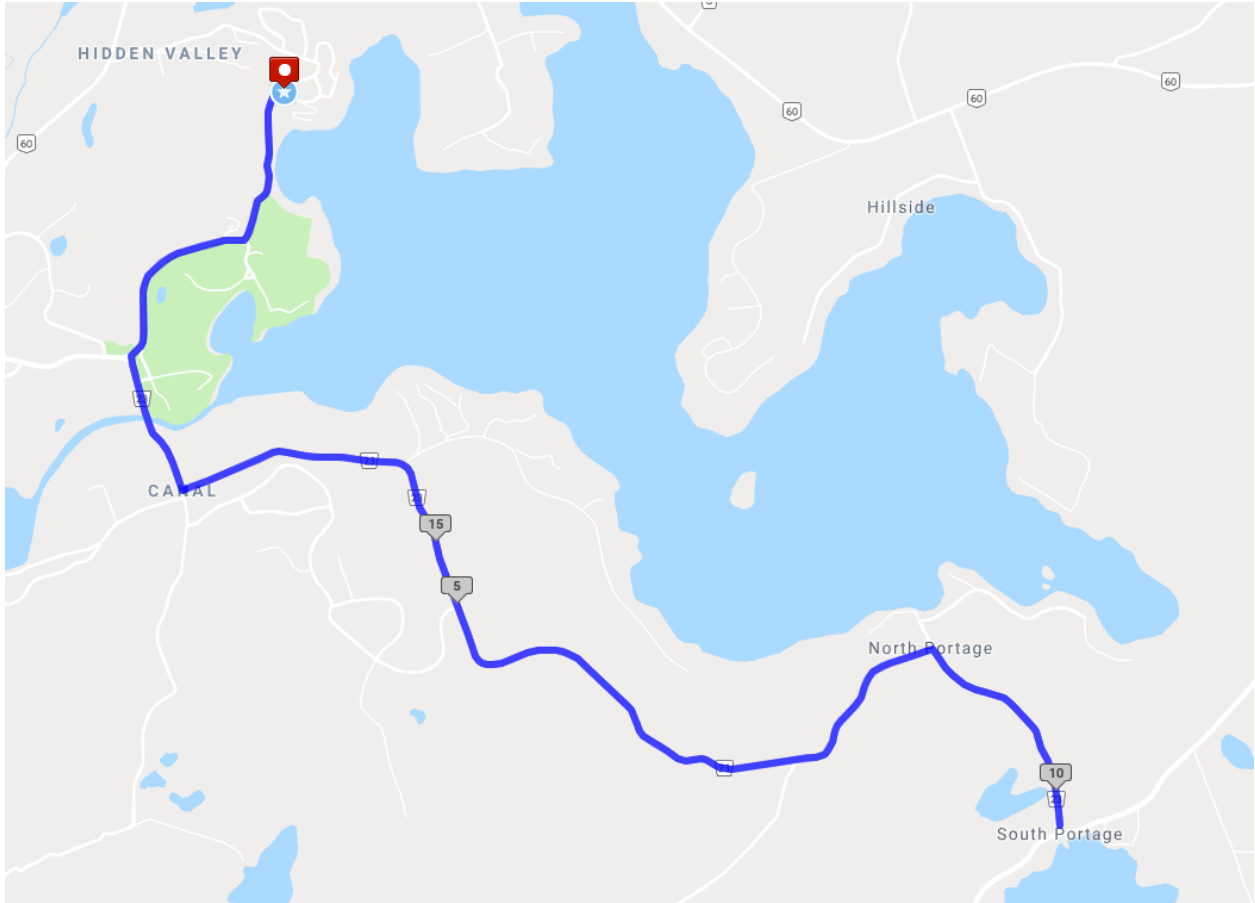

SPIN THE LAKES CYCLE TOUR 2019

20KM ROUTE

Elevation Gain: 262m
Elevation Max: 365m

DIRECTIONS

0.00 km

Head west on Ski Club Rd toward Deerhurst Dr

0.05 km

Ski Club Rd turns slightly left and becomes Deerhurst Dr

0.94 km

Turn right to stay on Deerhurst Dr

2.02 km

Turn left onto Canal Rd/Muskoka District Road 23

2.84 km

Turn left to stay on Canal Rd/Muskoka District Road 23 (signs for Regional Road 23) Destination will be on the left

2.85 km

Head east on Canal Rd/Muskoka District Road 23 toward Put in Bay Rd Continue to follow Muskoka District Road 23 Destination will be on the left

9.81 km

Head north on N Portage Rd/Muskoka District Road 23 toward Wolfbay Rd Continue to follow Muskoka District Road 23

19.61 km

Destination