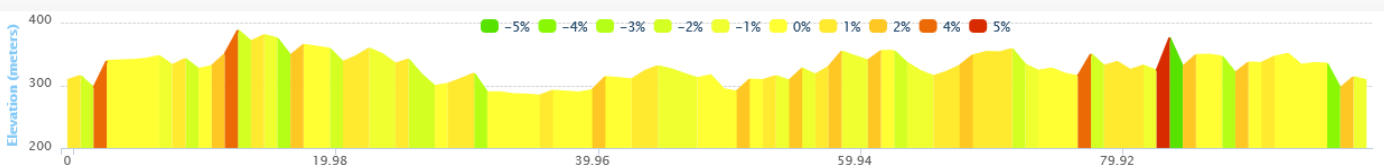

SPIN THE LAKES CYCLE TOUR 2019

100KM ROUTE

Elevation Gain: 1,106m
Elevation Max: 401m

DIRECTIONS

0.00 km

Head **northwest** on **Ski Club Rd** toward **Deerhurst Dr**

0.08 km

Ski Club Rd turns slightly **left** and becomes **Deerhurst Dr**